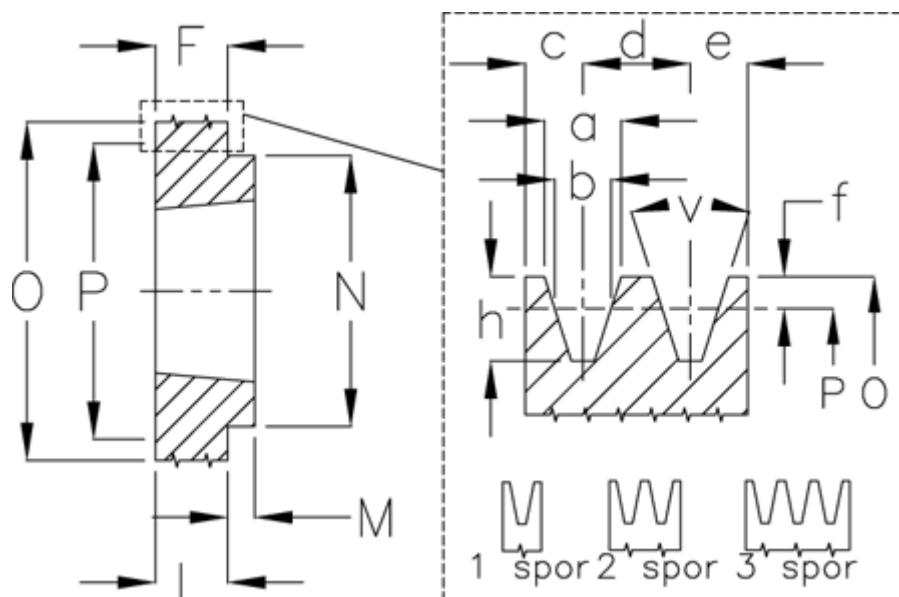

Article number: 604112028003

Description: V-belt pulley SPC 280/3 TL3535

## Measures

a	= 22.0	For bush	= 3535	P	= 280
b	= 19.0	h	= 23.8	Type	= SPC
Bush $\zeta$ max	= 90	J	= 224	v	= 34 grader
c	= 17.0	L	= 89		
d	= 25.5	m	= 4		
e	= 17.0	N	= 175		
f	= 4.8	Number of ribs	= 3		
F	= 85	O	= 289.6		